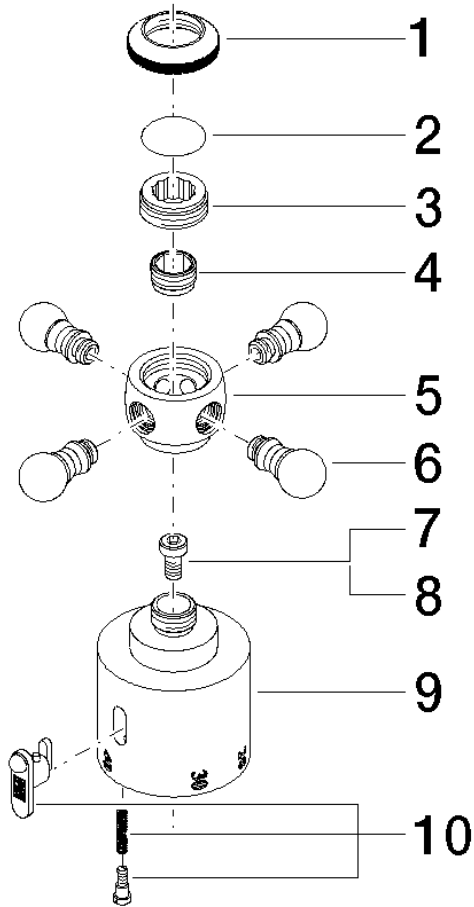

MADISON Temperature control handle - Brushed Platinum

MADISON

11 420 360

11 420 360

11 420 360

Parts for other finishes can be found here: [Chrome](#)

Spare parts list

No.	Item Number	Name	Quantity used	Delivery time
1	09 20 36 005-06	handle	1	10
2	09 26 01 016 90	accessories	1	2
3	09 20 83 006 90	handle	1	2
4	09 24 03 119 90	nipple	1	2
6	09 20 36 004-06	handle	4	10
7	90 30 30 027 00 90	screw	1	2
8	09 30 33 004 90	screw	1	2
10	90 21 33 020 00 90	handle	1	2